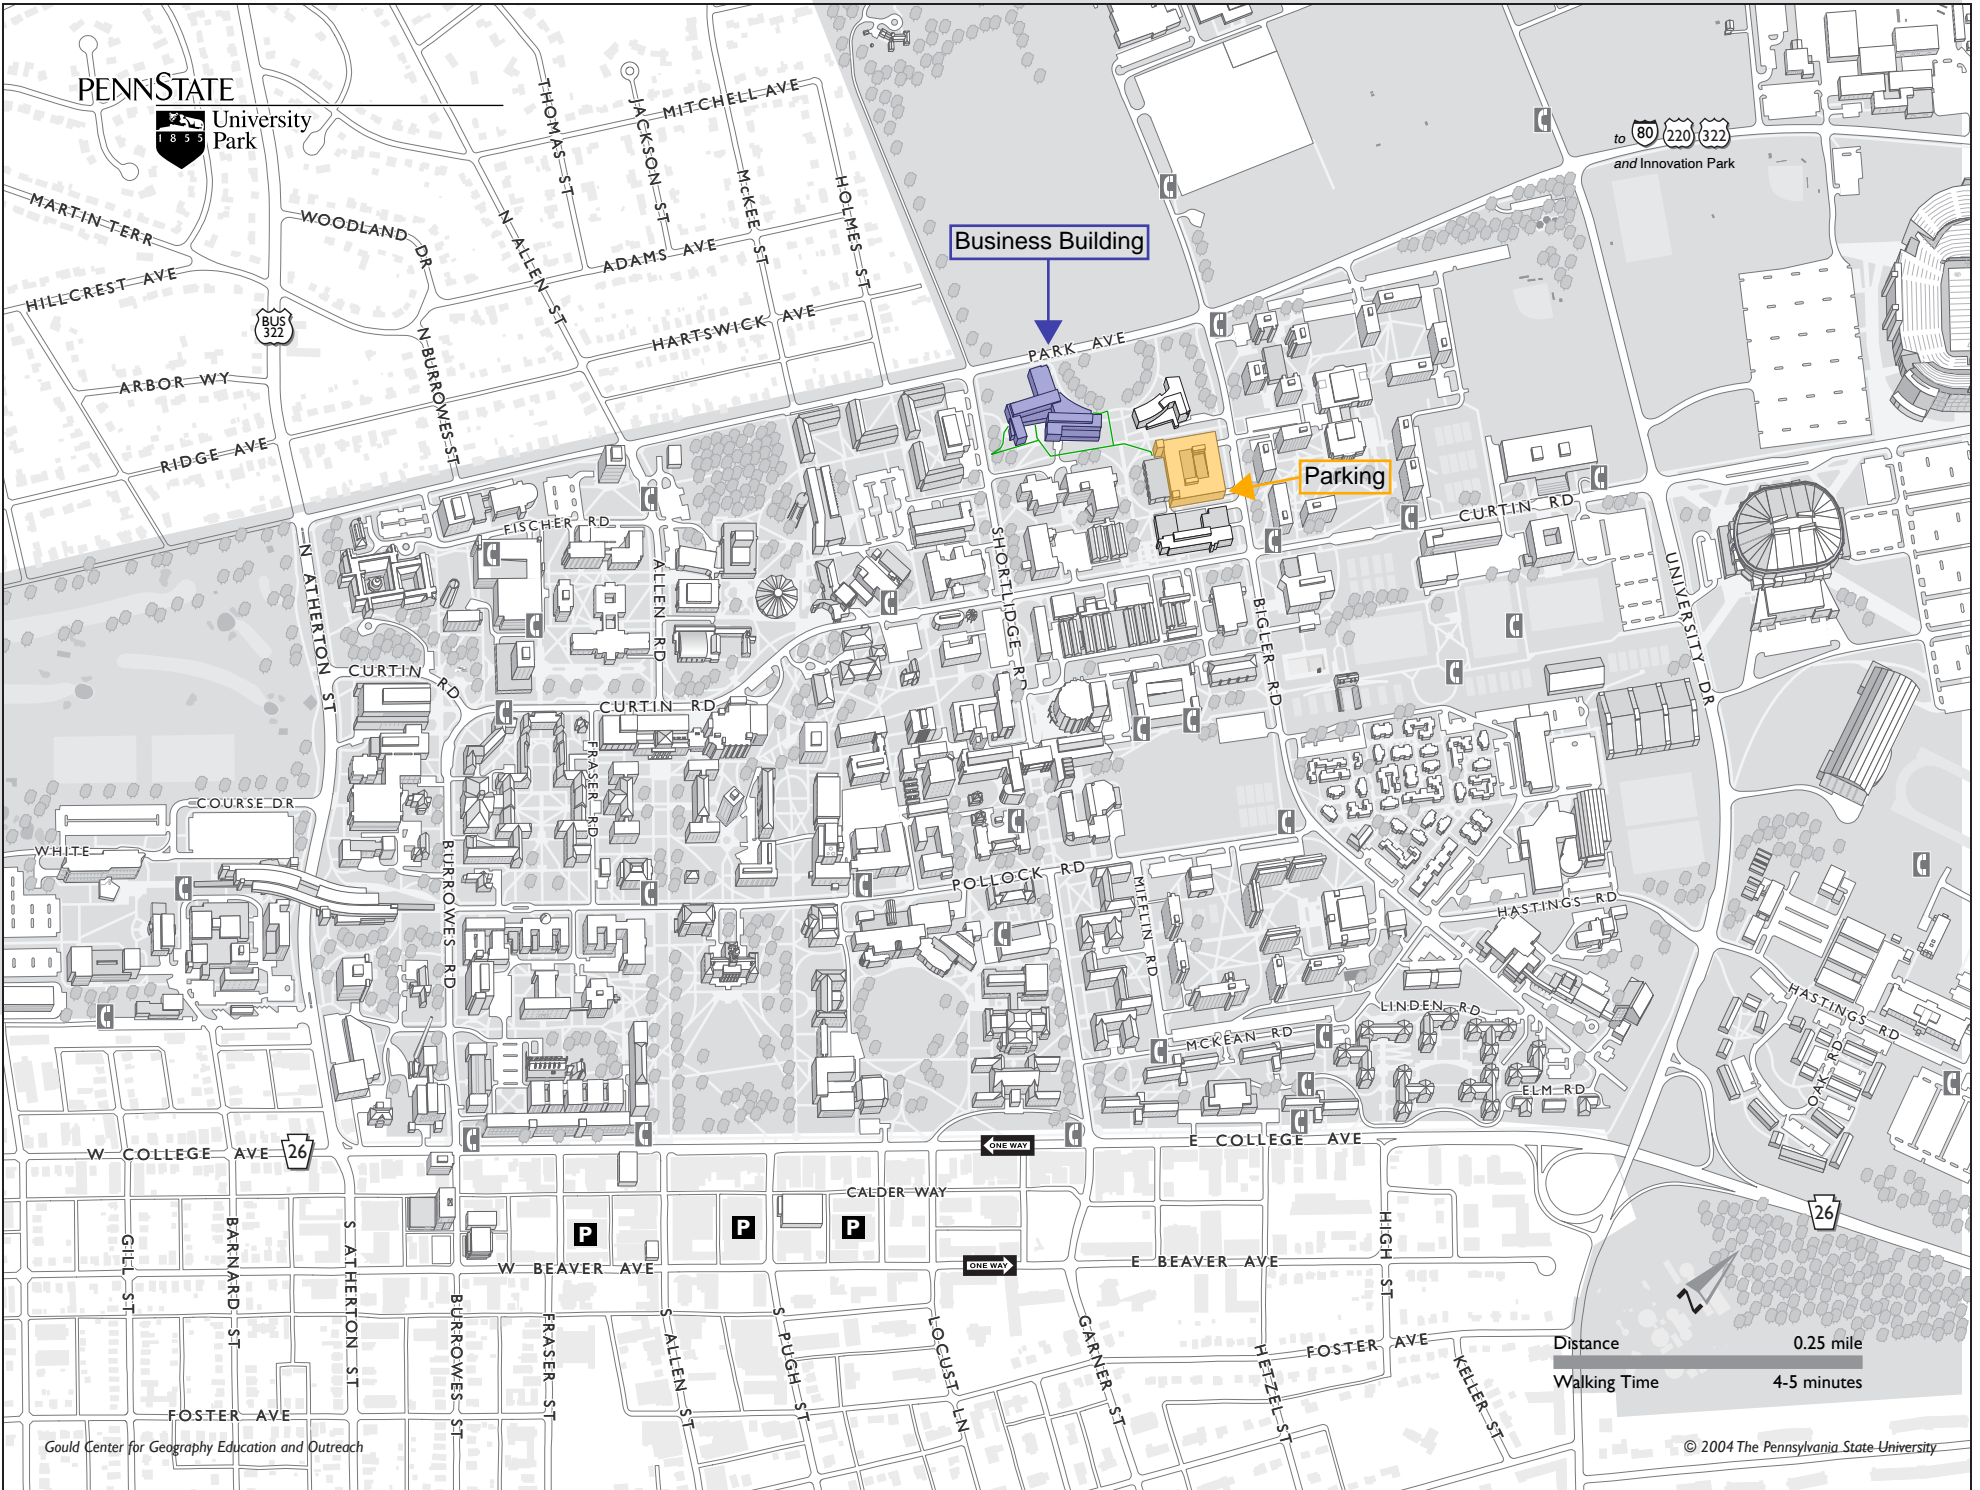

PENN STATE

to (80) (220) (322)
and Innovation Park

Business Building

Parking

Distance 0.25 mile
Walking Time 4-5 minutes